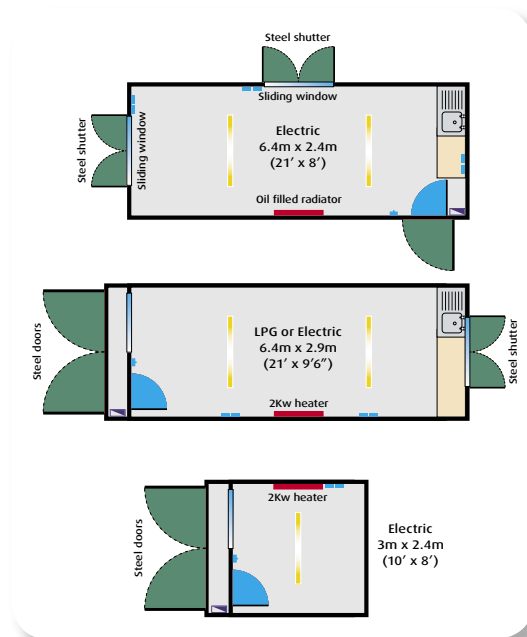

anti-vandal cabins

portable buildings for hire or sale

Anti-vandal cabins include a padlock and padlock hood, they are available in three sizes:

- **3 x 2.4 metres** (10 x 8 feet)
- **6 x 2.4 metres** (20 x 8 feet)
- **6.4 x 2.9 metres** (21 x 9 feet)